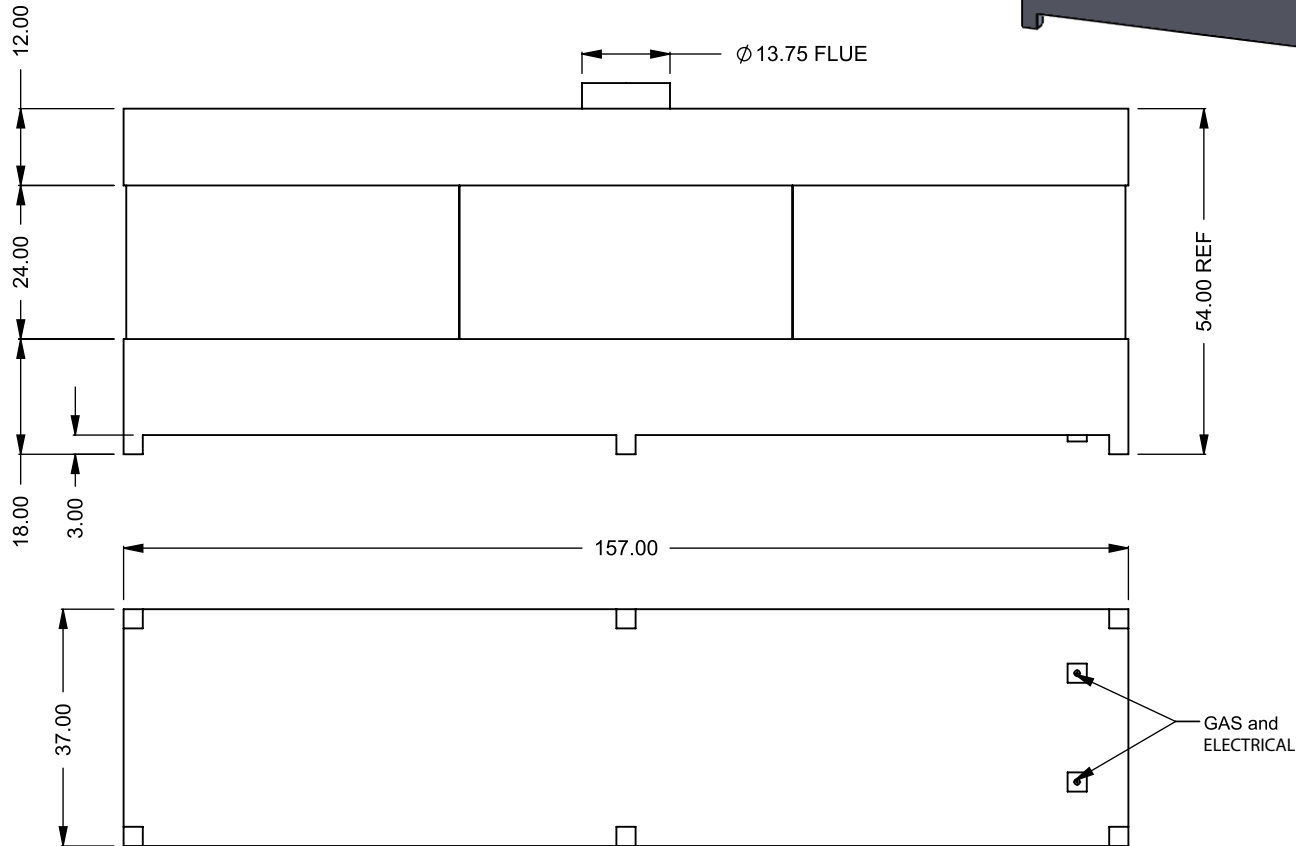

C4W13 157x31

Power COOL-Pack

Bottom Intake

**PRELIMINARY
DRAWING ONLY** 

EXAMPLE CONFIGURATION	UNLESS OTHERWISE SPECIFIED	DATE
MONTIGO COMMERCIAL FIREPLACES ARE CUSTOM BUILT FOR EACH PROJECT. THIS DRAWING IS FOR REFERENCE ONLY. FLUE AND AIR INTAKE SIZES ARE SUBJECT TO CHANGE DEPENDING ON VENT RUN.	DIMENSIONS ARE IN INCHES TOLERANCES: FRACTIONAL ± 1/8"	15/10/2020

MONTIGO
the art of **fireplaces**
www.montigo.com

C4W13 157x37
 Power COOL-Pack
Bottom Intake

**PRELIMINARY
 DRAWING ONLY** 

EXAMPLE CONFIGURATION	UNLESS OTHERWISE SPECIFIED	DATE
MONTIGO COMMERCIAL FIREPLACES ARE CUSTOM BUILT FOR EACH PROJECT. THIS DRAWING IS FOR REFERENCE ONLY. FLUE AND AIR INTAKE SIZES ARE SUBJECT TO CHANGE DEPENDING ON VENT RUN.	DIMENSIONS ARE IN INCHES TOLERANCES: FRACTIONAL $\pm 1/8"$	15/10/2020