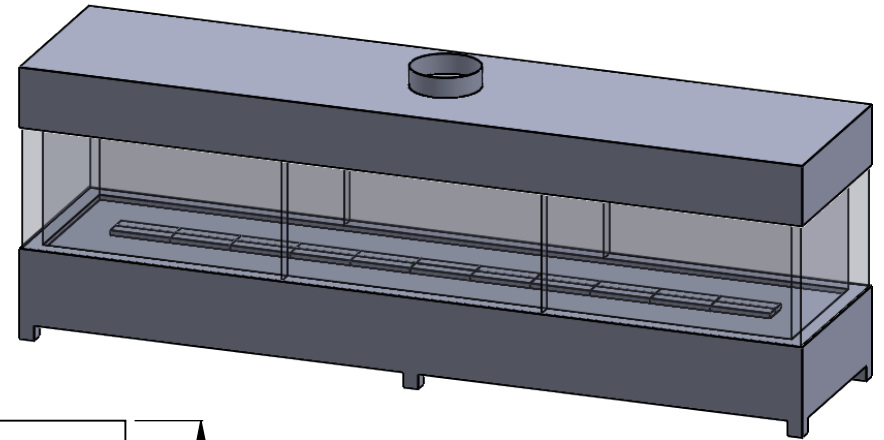

C4W13 157x31

Power COOL-Pack

Bottom Intake

**PRELIMINARY
DRAWING ONLY** 

EXAMPLE CONFIGURATION	UNLESS OTHERWISE SPECIFIED	DATE
MONTIGO COMMERCIAL FIREPLACES ARE CUSTOM BUILT FOR EACH PROJECT. THIS DRAWING IS FOR REFERENCE ONLY. FLUE AND AIR INTAKE SIZES ARE SUBJECT TO CHANGE DEPENDING ON VENT RUN.	DIMENSIONS ARE IN INCHES TOLERANCES: FRACTIONAL ± 1/8"	15/10/2020

MONTIGO
the art of **fireplaces**
www.montigo.com

C4W13 157x37
 Power COOL-Pack
Bottom Intake

**PRELIMINARY
 DRAWING ONLY** 

EXAMPLE CONFIGURATION	UNLESS OTHERWISE SPECIFIED	DATE
MONTIGO COMMERCIAL FIREPLACES ARE CUSTOM BUILT FOR EACH PROJECT. THIS DRAWING IS FOR REFERENCE ONLY. FLUE AND AIR INTAKE SIZES ARE SUBJECT TO CHANGE DEPENDING ON VENT RUN.	DIMENSIONS ARE IN INCHES TOLERANCES: FRACTIONAL $\pm 1/8"$	15/10/2020