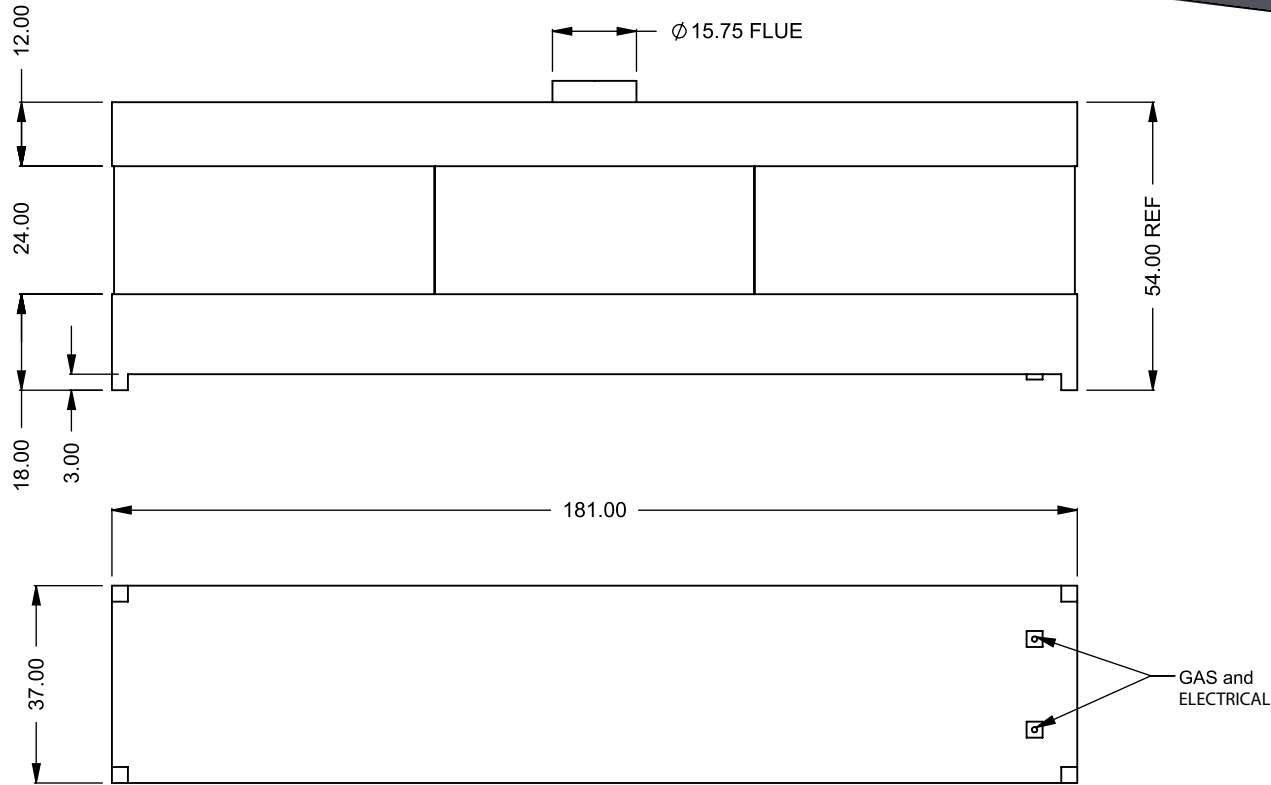

**C4W15 181x31**  
 Power COOL-Pack  
**Bottom Intake**

**PRELIMINARY  
 DRAWING ONLY** 

EXAMPLE CONFIGURATION	UNLESS OTHERWISE SPECIFIED	DATE
MONTIGO COMMERCIAL FIREPLACES ARE CUSTOM BUILT FOR EACH PROJECT. THIS DRAWING IS FOR REFERENCE ONLY.  FLUE AND AIR INTAKE SIZES ARE SUBJECT TO CHANGE DEPENDING ON VENT RUN.	DIMENSIONS ARE IN INCHES TOLERANCES: FRACTIONAL ± 1/8"	15/10/2020

**MONTIGO**  
 the art of **fireplaces**  
 www.montigo.com

**C4W15 181x37**  
 Power COOL-Pack  
**Bottom Intake**

**PRELIMINARY  
 DRAWING ONLY** 

EXAMPLE CONFIGURATION	UNLESS OTHERWISE SPECIFIED	DATE
MONTIGO COMMERCIAL FIREPLACES ARE CUSTOM BUILT FOR EACH PROJECT. THIS DRAWING IS FOR REFERENCE ONLY.  FLUE AND AIR INTAKE SIZES ARE SUBJECT TO CHANGE DEPENDING ON VENT RUN.	DIMENSIONS ARE IN INCHES TOLERANCES: FRACTIONAL $\pm 1/8"$	15/10/2020