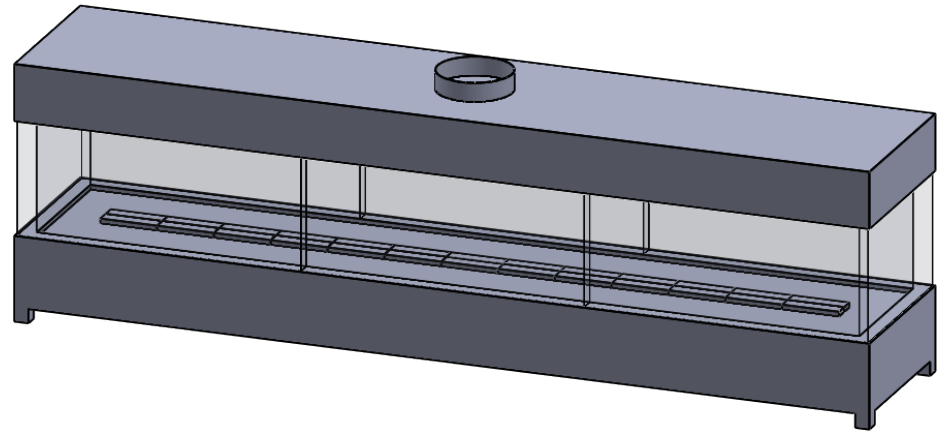

**C4W15 181x31**  
 Power COOL-Pack  
**Bottom Intake**

**PRELIMINARY  
 DRAWING ONLY** 

EXAMPLE CONFIGURATION	UNLESS OTHERWISE SPECIFIED	DATE
MONTIGO COMMERCIAL FIREPLACES ARE CUSTOM BUILT FOR EACH PROJECT. THIS DRAWING IS FOR REFERENCE ONLY.  FLUE AND AIR INTAKE SIZES ARE SUBJECT TO CHANGE DEPENDING ON VENT RUN.	DIMENSIONS ARE IN INCHES TOLERANCES: FRACTIONAL ± 1/8"	15/10/2020

**MONTIGO**  
 the art of **fireplaces**  
 www.montigo.com

**C4W15 181x37**  
 Power COOL-Pack  
**Bottom Intake**

**PRELIMINARY  
 DRAWING ONLY** 

EXAMPLE CONFIGURATION	UNLESS OTHERWISE SPECIFIED	DATE
MONTIGO COMMERCIAL FIREPLACES ARE CUSTOM BUILT FOR EACH PROJECT. THIS DRAWING IS FOR REFERENCE ONLY.  FLUE AND AIR INTAKE SIZES ARE SUBJECT TO CHANGE DEPENDING ON VENT RUN.	DIMENSIONS ARE IN INCHES TOLERANCES: FRACTIONAL $\pm 1/8"$	15/10/2020