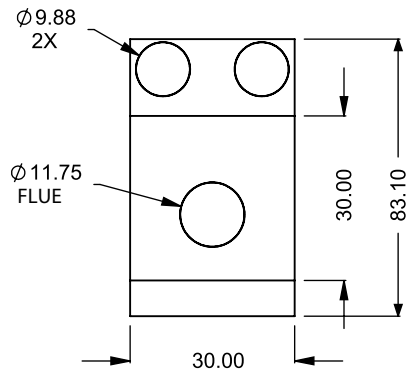

T260
Power COOL-Pack
Rear Intake

**PRELIMINARY
DRAWING ONLY**

EXAMPLE CONFIGURATION	UNLESS OTHERWISE SPECIFIED	DATE
MONTIGO COMMERCIAL FIREPLACES ARE CUSTOM BUILT FOR EACH PROJECT. THIS DRAWING IS FOR REFERENCE ONLY. FLUE AND AIR INTAKE SIZES ARE SUBJECT TO CHANGE DEPENDING ON VENT RUN.	DIMENSIONS ARE IN INCHES TOLERANCES: FRACTIONAL $\pm 1/8"$	26/05/2021

MONTIGO
the art of **fireplaces**
www.montigo.com