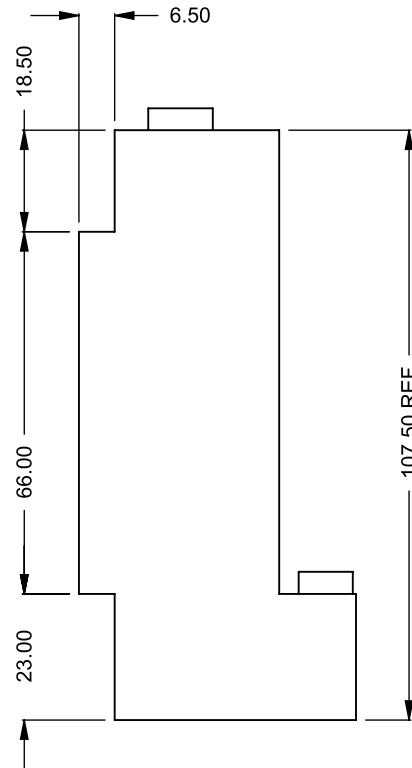

**T260**  
Power COOL-Pack  
Side Intake

**PRELIMINARY  
DRAWING ONLY** 

EXAMPLE CONFIGURATION	UNLESS OTHERWISE SPECIFIED	DATE
<p>MONTIGO COMMERCIAL FIREPLACES ARE CUSTOM BUILT FOR EACH PROJECT. THIS DRAWING IS FOR REFERENCE ONLY.</p> <p>FLUE AND AIR INTAKE SIZES ARE SUBJECT TO CHANGE DEPENDING ON VENT RUN.</p>	<p>DIMENSIONS ARE IN INCHES TOLERANCES: FRACTIONAL <math>\pm 1/8"</math></p>	<p>26/05/2021</p>

**MONTIGO**  
the art of **fireplaces**  
www.montigo.com

**T260**  
Power COOL-Pack  
**Rear Intake**

**PRELIMINARY  
DRAWING ONLY** 

EXAMPLE CONFIGURATION	UNLESS OTHERWISE SPECIFIED	DATE
<p>MONTIGO COMMERCIAL FIREPLACES ARE CUSTOM BUILT FOR EACH PROJECT. THIS DRAWING IS FOR REFERENCE ONLY.</p> <p>FLUE AND AIR INTAKE SIZES ARE SUBJECT TO CHANGE DEPENDING ON VENT RUN.</p>	<p>DIMENSIONS ARE IN INCHES TOLERANCES: FRACTIONAL <math>\pm 1/8"</math></p>	<p>26/05/2021</p>