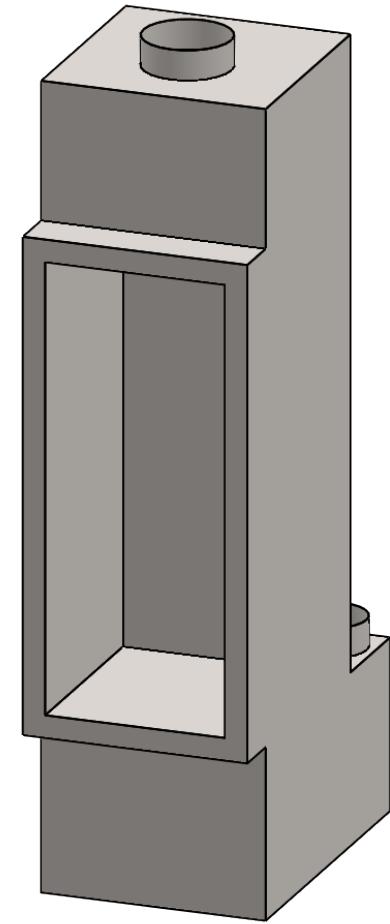

**T260**  
Power COOL-Pack  
Side Intake

**PRELIMINARY  
DRAWING ONLY** 

EXAMPLE CONFIGURATION	UNLESS OTHERWISE SPECIFIED	DATE
<p>MONTIGO COMMERCIAL FIREPLACES ARE CUSTOM BUILT FOR EACH PROJECT. THIS DRAWING IS FOR REFERENCE ONLY.</p> <p>FLUE AND AIR INTAKE SIZES ARE SUBJECT TO CHANGE DEPENDING ON VENT RUN.</p>	<p>DIMENSIONS ARE IN INCHES TOLERANCES: FRACTIONAL <math>\pm 1/8"</math></p>	<p>26/05/2021</p>

**MONTIGO**  
the art of **fireplaces**  
www.montigo.com

**T260**  
Power COOL-Pack  
**Rear Intake**

**PRELIMINARY  
DRAWING ONLY** 

EXAMPLE CONFIGURATION	UNLESS OTHERWISE SPECIFIED	DATE
<p>MONTIGO COMMERCIAL FIREPLACES ARE CUSTOM BUILT FOR EACH PROJECT. THIS DRAWING IS FOR REFERENCE ONLY.</p> <p>FLUE AND AIR INTAKE SIZES ARE SUBJECT TO CHANGE DEPENDING ON VENT RUN.</p>	<p>DIMENSIONS ARE IN INCHES TOLERANCES: FRACTIONAL <math>\pm 1/8"</math></p>	<p>26/05/2021</p>