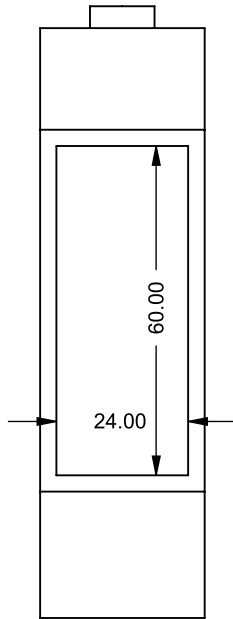

**T260**  
Power COOL-Pack  
Side Intake

**PRELIMINARY  
DRAWING ONLY** 

EXAMPLE CONFIGURATION	UNLESS OTHERWISE SPECIFIED	DATE
<p>MONTIGO COMMERCIAL FIREPLACES ARE CUSTOM BUILT FOR EACH PROJECT. THIS DRAWING IS FOR REFERENCE ONLY.</p> <p>FLUE AND AIR INTAKE SIZES ARE SUBJECT TO CHANGE DEPENDING ON VENT RUN.</p>	<p>DIMENSIONS ARE IN INCHES TOLERANCES: FRACTIONAL <math>\pm 1/8"</math></p>	<p>26/05/2021</p>

**MONTIGO**  
the art of **fireplaces**  
www.montigo.com

**T260**  
Power COOL-Pack  
**Rear Intake**

**PRELIMINARY  
DRAWING ONLY** 

EXAMPLE CONFIGURATION	UNLESS OTHERWISE SPECIFIED	DATE
<p>MONTIGO COMMERCIAL FIREPLACES ARE CUSTOM BUILT FOR EACH PROJECT. THIS DRAWING IS FOR REFERENCE ONLY.</p> <p>FLUE AND AIR INTAKE SIZES ARE SUBJECT TO CHANGE DEPENDING ON VENT RUN.</p>	<p>DIMENSIONS ARE IN INCHES TOLERANCES: FRACTIONAL <math>\pm 1/8"</math></p>	<p>26/05/2021</p>