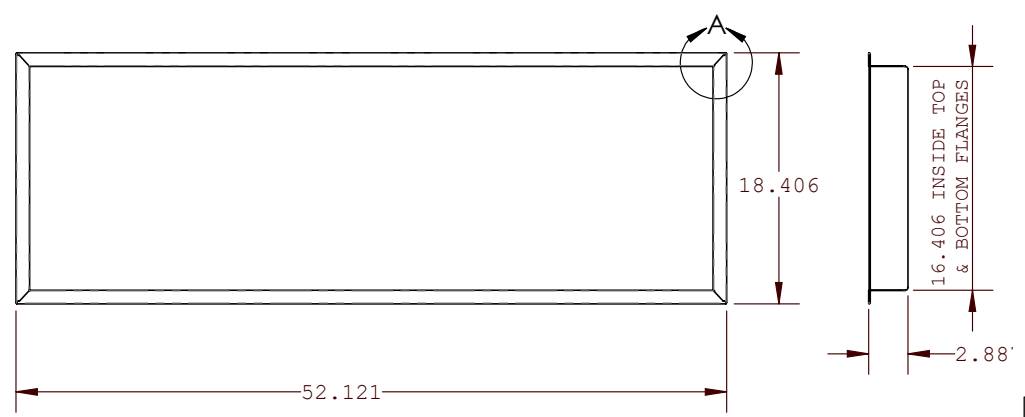

DRLT48

DRLT48-2

**DRLT48
DRLT48-2**
Trim Kits

UNLESS OTHERWISE SPECIFIED	DATE
DIMENSIONS ARE IN INCHES TOLERANCES: FRACTIONAL $\pm 1/8"$	09/19/2022

MONTIGO[®]
the art of **fireplaces**
www.montigo.com