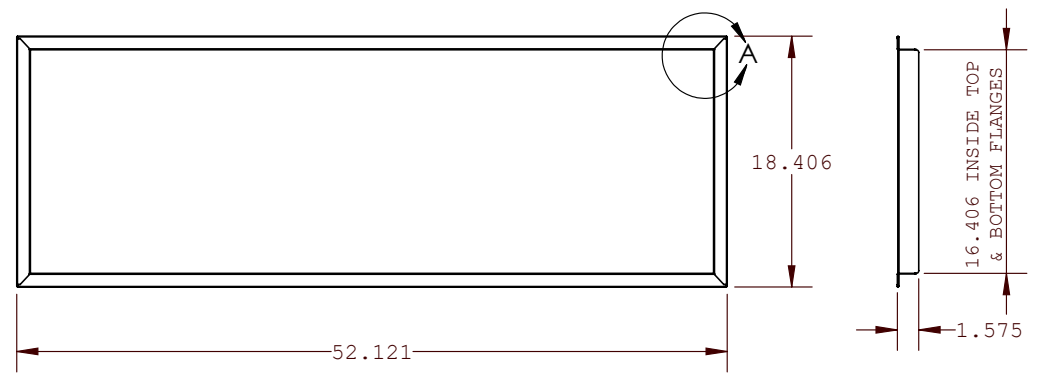

DRLT48

DRLT48-2

**DRLT48
DRLT48-2**
Trim Kits

UNLESS OTHERWISE SPECIFIED	DATE
DIMENSIONS ARE IN INCHES TOLERANCES: FRACTIONAL $\pm 1/8"$	09/19/2022

MONTIGO[®]
the art of **fireplaces**
www.montigo.com