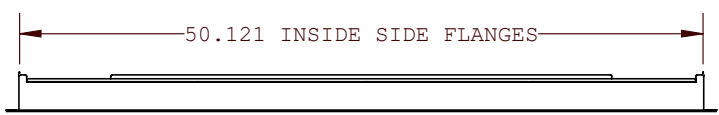

DRLT48

DRLT48-2

**DRLT48
DRLT48-2**
Trim Kits

UNLESS OTHERWISE SPECIFIED	DATE
DIMENSIONS ARE IN INCHES TOLERANCES: FRACTIONAL $\pm 1/8"$	09/19/2022

MONTIGO[®]
the art of **fireplaces**
www.montigo.com